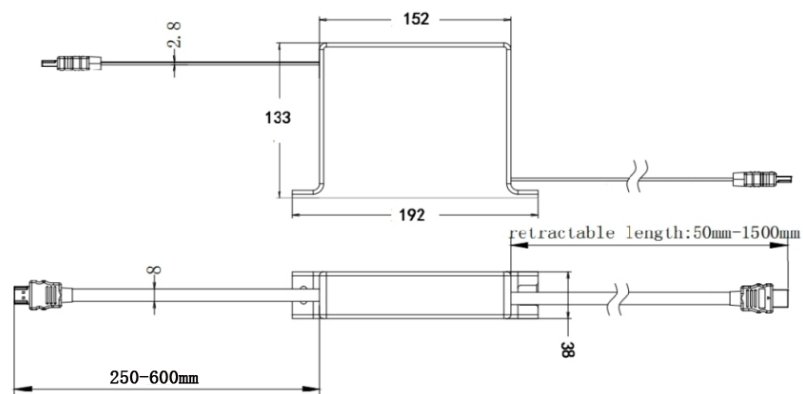

● RJ45

data input	RJ45
retractable length	retractable length 1500mm, fixed end 250-600 mm

● Type-C

data input	3in1
retractable length	retractable length 1500mm, fixed end 250-600 mm
data transfer speed	3.1Gen, 10Gbps max.
resolution	4K@60Hz
charging speed	100W max.

● Housing

G.W.	0.55kgs
packing dimension	245*170*80 mm

*Above specifications are subject to change without prior notice, explanation right reserved.*

## Dimensions

**USB-A 3.0**

**HDMI**

## Dimensions

**RJ45**

**TYPE-C**