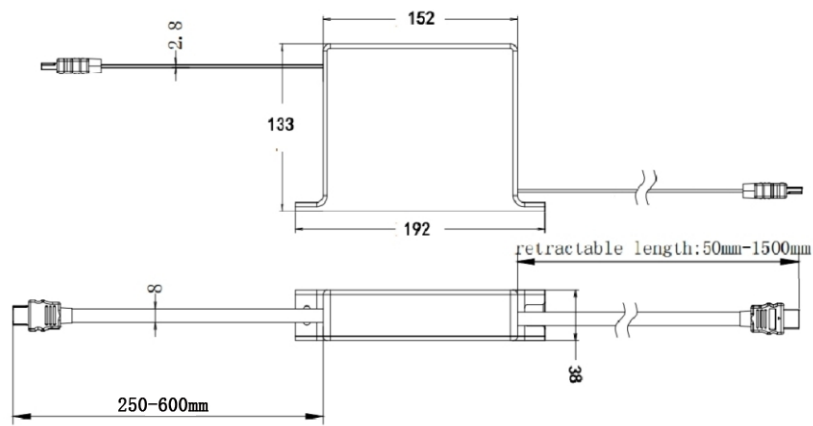

● USB-A

data input	USB-A 3.0
retractable length	retractable length 1500mm, fixed end 250-600 mm
data transfer speed	5Gbps max.

● HDMI

data input	HDMI 2.0
retractable length	retractable length 1500mm, fixed end 250-600 mm
resolution	4K@60Hz

● RJ45

data input	RJ45
retractable length	retractable length 1500mm, fixed end 250-600 mm

● Type-C

data input	3in1
retractable length	retractable length 1500mm, fixed end 250-600 mm
data transfer speed	3.1Gen, 10Gbps max.
resolution	4K@60Hz
charging speed	100W max.

● Housing

G.W.	0.55kgs
packing dimension	245*170*80 mm

*Above specifications are subject to change without prior notice, explanation right reserved.*

## Dimensions

**USB-A 3.0**

**HDMI**