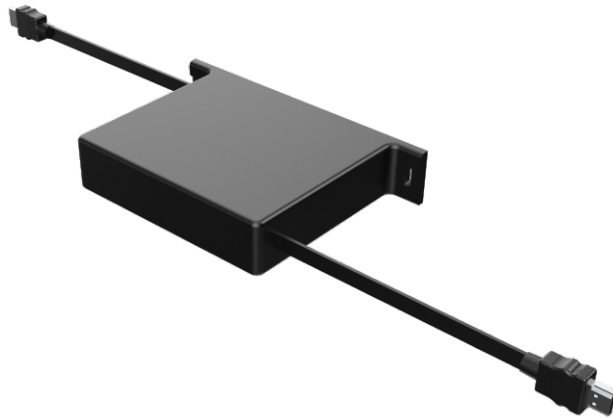

# Retractable Cable

## Keywords

- *Anti-impact*
- *Max. retractable length 1.5m*
- *Easy and flexible installation*
- *Max. retract lifespan 2000 times*
- *HDMI 4K@60Hz*
- *TypeC support video transport 3.1Gen, 10Gbps max. support 100W charging max.*

● USB-A

data input	USB-A 3.0
retractable length	retractable length 1500mm, fixed end 250-600 mm
data transfer speed	5Gbps max.

● HDMI

data input	HDMI 2.0
retractable length	retractable length 1500mm, fixed end 250-600 mm
resolution	4K@60Hz

● RJ45

data input	RJ45
retractable length	retractable length 1500mm, fixed end 250-600 mm

● Type-C

data input	3in1
retractable length	retractable length 1500mm, fixed end 250-600 mm
data transfer speed	3.1Gen, 10Gbps max.
resolution	4K@60Hz
charging speed	100W max.