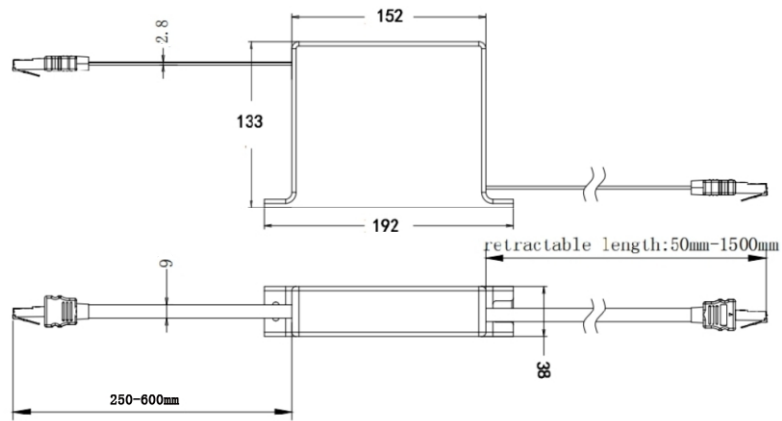

● RJ45

data input	RJ45
retractable length	retractable length 1500mm, fixed end 250-600 mm

● Type-C

data input	3in1
retractable length	retractable length 1500mm, fixed end 250-600 mm
data transfer speed	3.1Gen, 10Gbps max.
resolution	4K@60Hz
charging speed	100W max.

● Housing

G.W.	0.55kgs
packing dimension	245*170*80 mm

*Above specifications are subject to change without prior notice, explanation right reserved.*

## Dimensions

**USB-A 3.0**

**HDMI**

## Dimensions

**RJ45**

**TYPE-C**