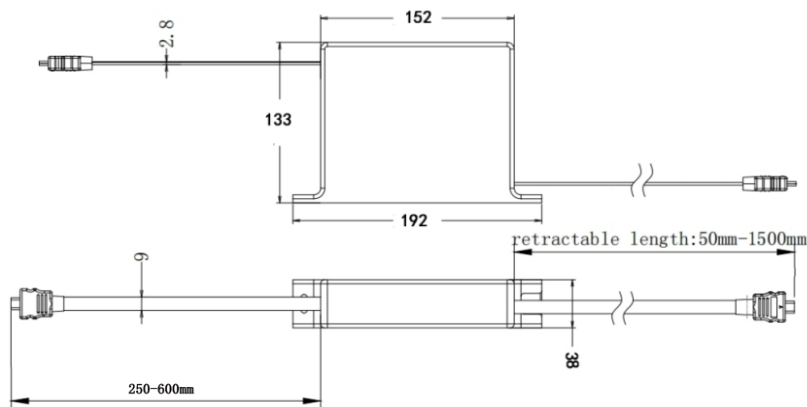

● RJ45

data input	RJ45
retractable length	retractable length 1500mm, fixed end 250-600 mm

● Type-C

data input	3in1
retractable length	retractable length 1500mm, fixed end 250-600 mm
data transfer speed	3.1Gen, 10Gbps max.
resolution	4K@60Hz
charging speed	100W max.

● Housing

G.W.	0.55kgs
packing dimension	245*170*80 mm

*Above specifications are subject to change without prior notice, explanation right reserved.*

## Dimensions

**USB-A 3.0**

**HDMI**

## Dimensions

**RJ45**

**TYPE-C**