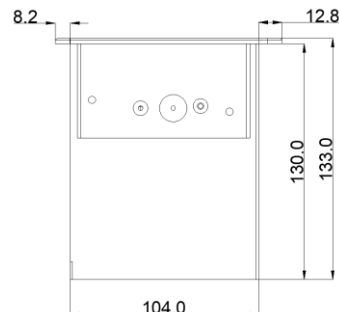

● Housing

cover plate	anodized aluminium
finishing	black/silver, matt/brushed customization available
G.W.	1.75kgs
packing dimension	360*210*200mm
temperature	working 0°C~+50°C, storage -20°C~+60°C
humidity	working ≤90%, storage ≤90%

Dimensions

Above dimensions for reference and subject to change, please double confirm.