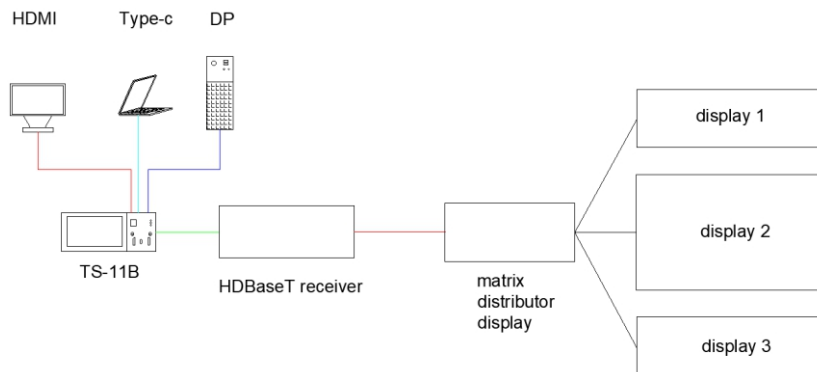

Warranty

1 year by default, effective from delivery date
price increase 3% when extend to 2years
price increase 5% when extend to 3years
price increase 10% when extend to 5years