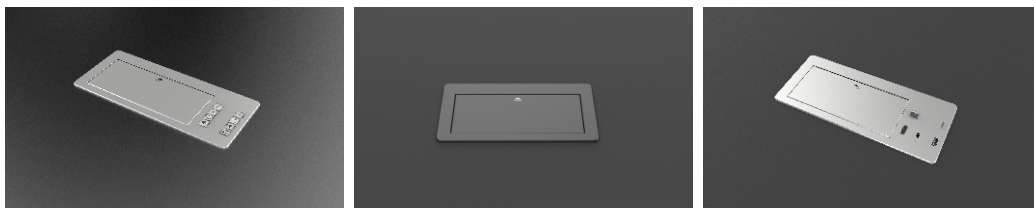

Multiple Purpose Control Cubby

Keywords

- *Anodized aluminium cover plate*
- *Flexible configurations*
- *Ultra-silent opening mechanism*
- *Customizable exterior and button icons*
- *Self-defined button via RS232*
- *HDBaseT support HDMI/DP/Type C max. 70m/100m signal transfer*
- *Support 4K/1080P 30Hz, 3D, 36bit*
- *PoC power supply*
- *RS232 two-way data transfer*

● Socket module

power outlet	Universal, EU, GB, US, AU, BR, SA, FR, IT, SW, per order
available connector	HDMI, VGA, USB A, USB A charging, Type C, DP, CAT6, Type C charging, XLR, USB AC charging, DVI, 3.5Audio
	HDMI retractor, CAT6 retractor, 3.5Audio retractor
	CAT6 retractor, USB A retractor, Type C retractor

● Central control module

protocol	RS232
relay	2A 30V DC, 0.3A 125V AC
power supply	12V 1A
mini USB	connect to PC for software telecom

● HDBaseT signal switch module

signal input	HDMI, DP, Type C
signal transfer distance	HDMI 70m max. DP, Type C 100m max.
resolution	4K, 1080P 30Hz, 3D, 36bit
power supply	PoC, DC 12V
RS232 data transfer	two-way
LED indicate light	signal switch

● Housing

cover plate	anodized aluminium
finishing	black/silver, matt/brushed customization available
G.W.	1.75kgs
packing dimension	360*210*200mm
temperature	working 0°C~+50°C, storage -20°C~+60°C
humidity	working ≤90%, storage ≤90%