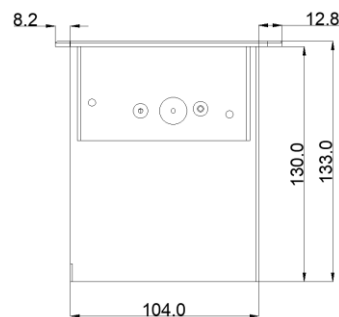

● Housing

cover plate	anodized aluminium
finishing	black/silver, matt/brushed customization available
G.W.	1.75kgs
packing dimension	360*210*200mm
temperature	working 0°C~+50°C, storage -20°C~+60°C
humidity	working ≤90%, storage ≤90%

Dimensions

Above dimensions for reference and subject to change, please double confirm.